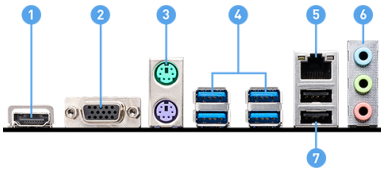

SPECIFICATIONS

Model Name	PRO B650M-B
CPU Support	Supports AMD Ryzen™ 9000 / 8000 / 7000 Series Desktop Processors
CPU Socket	Socket AM5
Chipset	AMD B650 Chipset
Expansion Slots	1x PCIe 4.0 x16 slot 1x PCIe 3.0 x1 slot
Display Interface	Support 4K@60Hz as specified in HDMI™ 2.1, VGA - Requires Processor Graphics
Memory Support	2 DIMMs, Dual Channel DDR5-6800+MHz (OC)
Storage	1x M.2 Gen4 x4 64Gbps slot, 4x SATA 6Gbps ports
USB ports	6x USB 3.2 Gen 1 5Gbps (6 Type-A), 6x USB 2.0
LAN	Realtek® RTL8125B 2.5G LAN
Audio	8-Channel (7.1) HD Audio with Audio Boost

CONNECTIONS

1. HDMI™
2. VGA
3. Keyboard/Mouse
4. USB 3.2 Gen 1 5Gbps (Type-A)
5. LAN port
6. Audio connectors
7. USB 2.0

FEATURES

Latest DDR5 Memory

A huge step of DDR performance enhancement with the latest DDR5 memory and MSI Memory Boost technology.

Lightning Gen4 Solution

The latest Gen4 PCI-E and M.2 solution with up to 64GB/s bandwidth for maximum transfer speed.

2.5G Network Solution

Featuring premium 2.5G LAN to deliver better network experience.